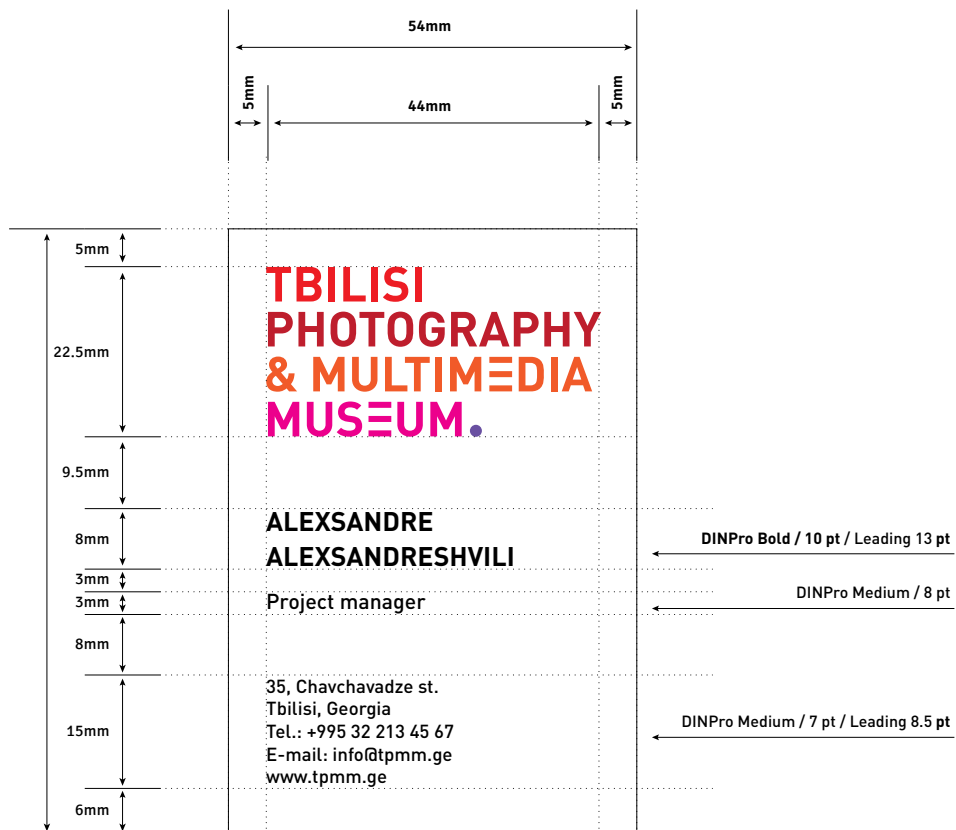

B-CARD

FULL COLORED / 80 X 54 /